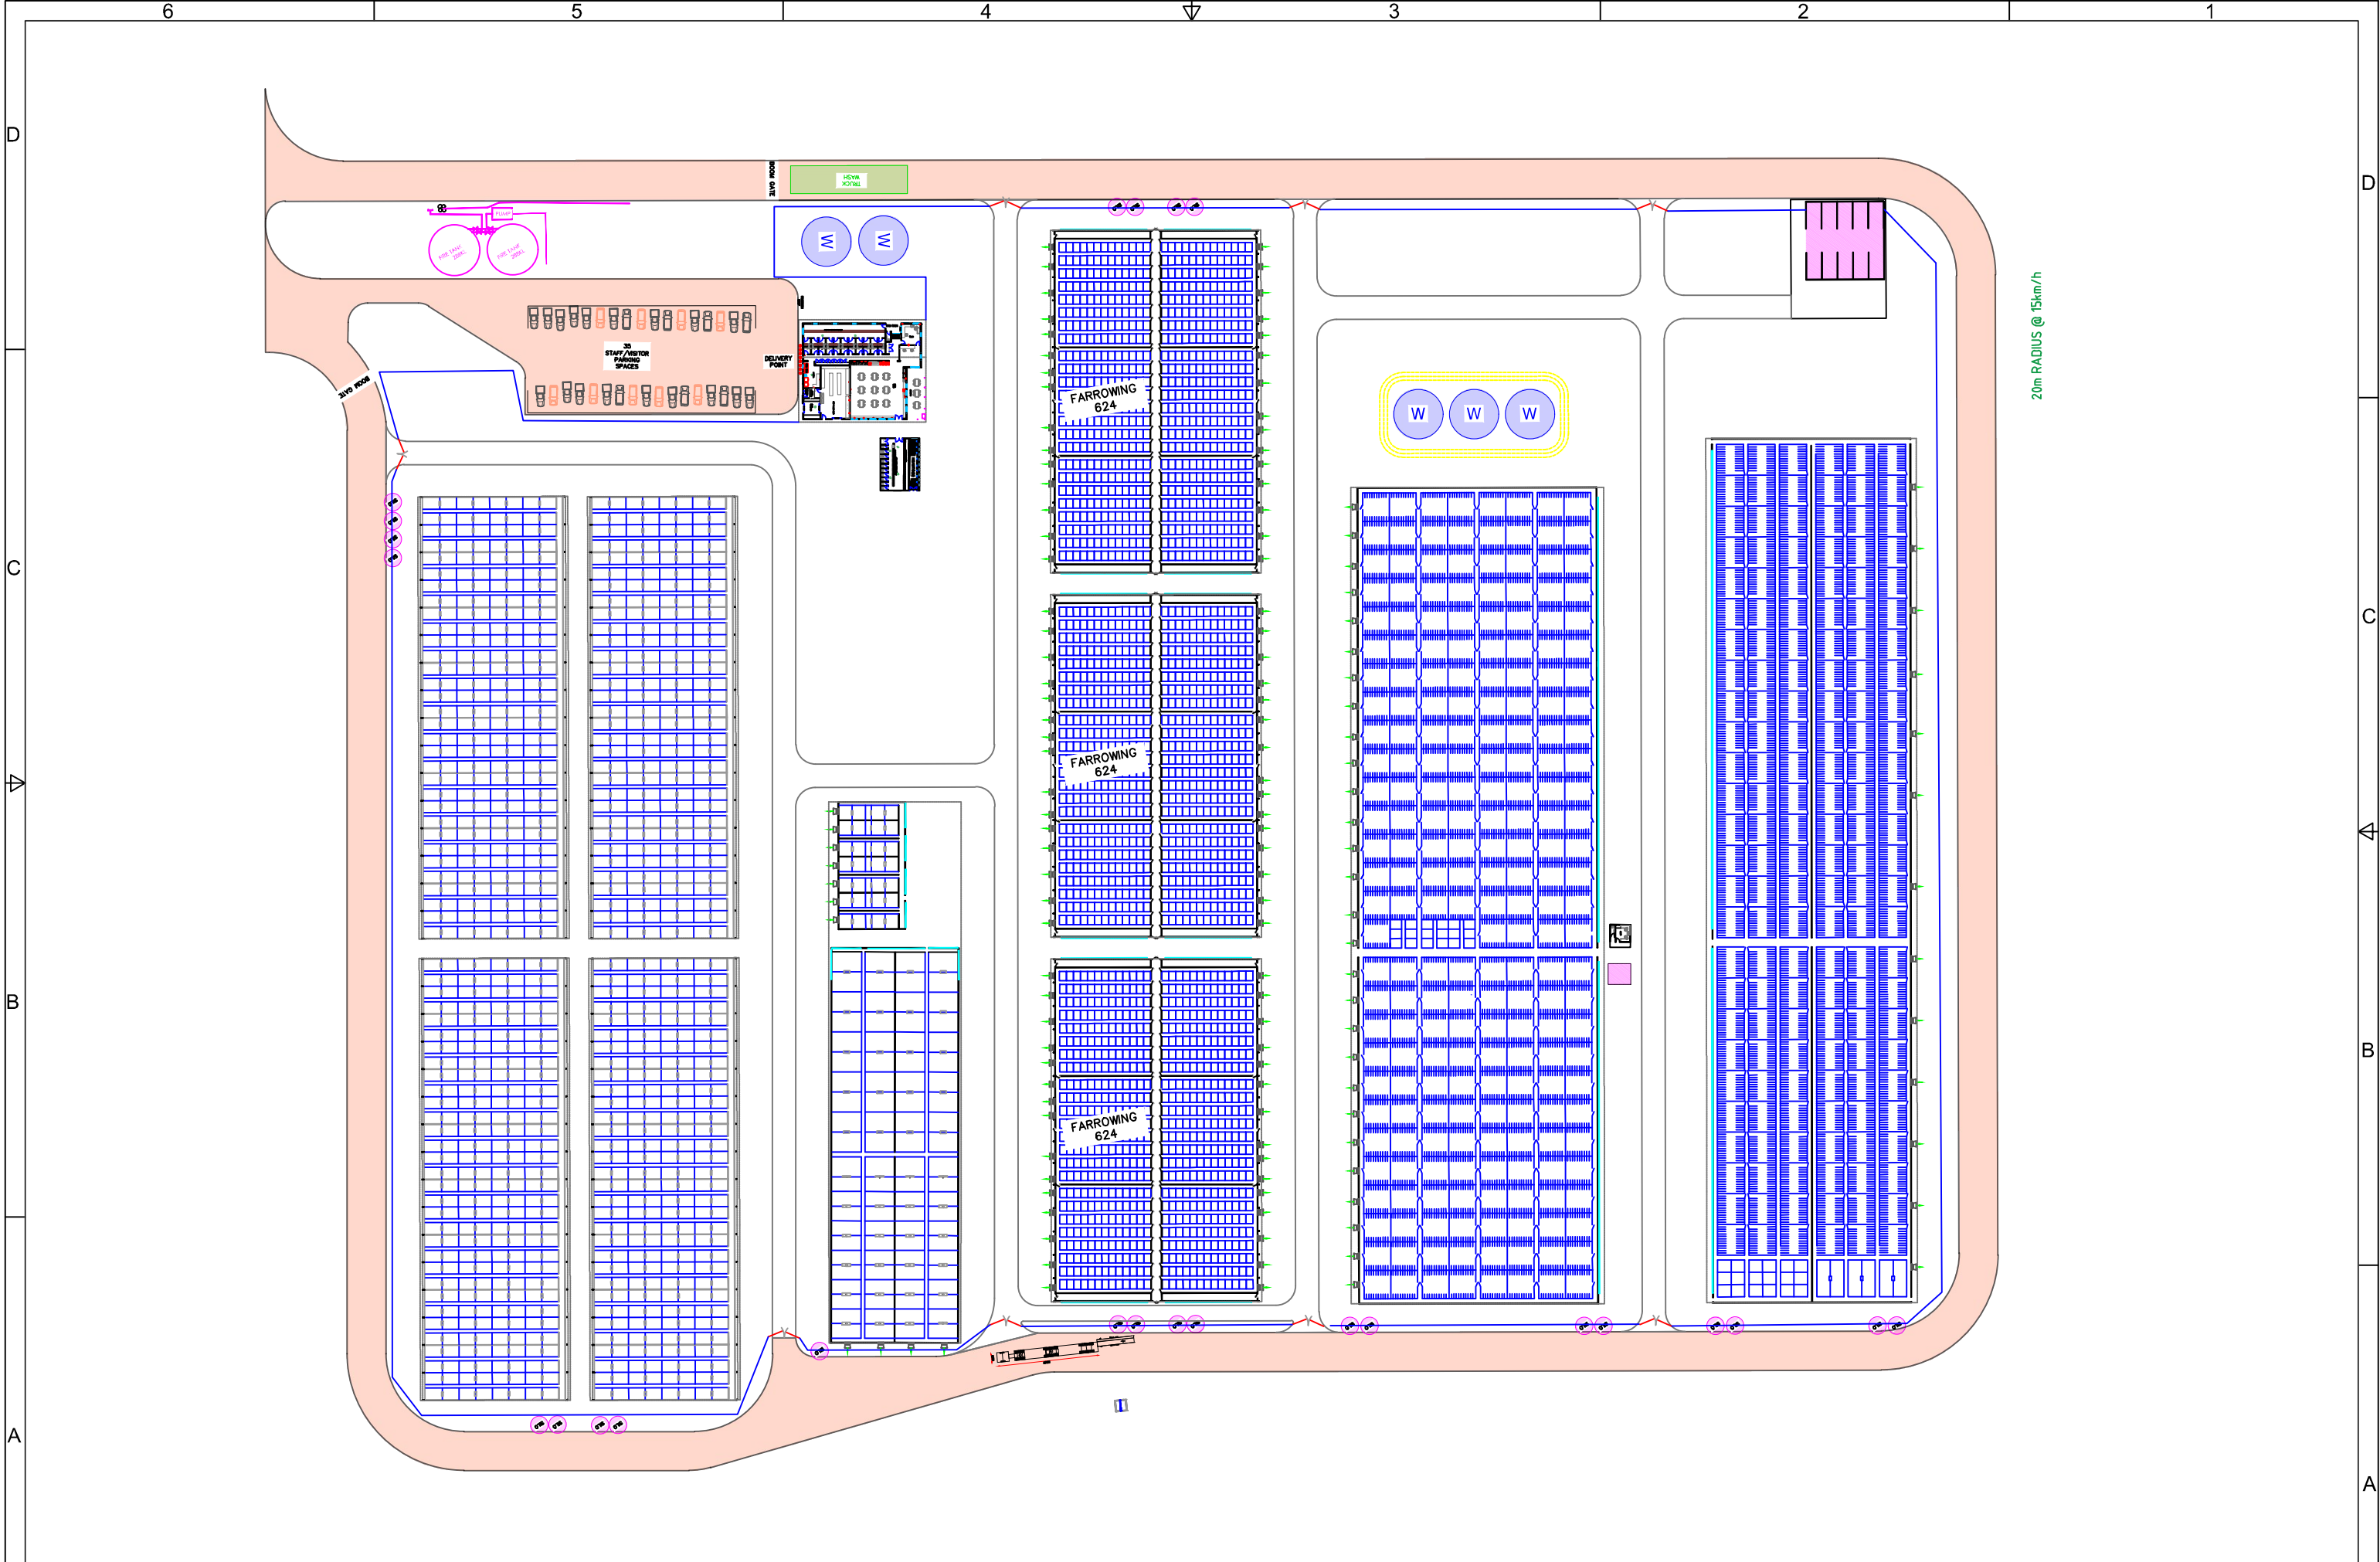

NAGLES - LAYOUT

PROJECT: GREEN FIELD SITES

Date  
15-Dec-25  
Scale  
AS INDICATED  
Sheet No.  
1 OF 1  
File No.  
JBS P-0067

NAGLES - LAYOUT

PROJECT: GREEN FIELD SITES

Date  
15-Dec-25  
Scale  
AS INDICATED  
Sheet No.  
1 OF 1  
File No.  
JBS P-0067